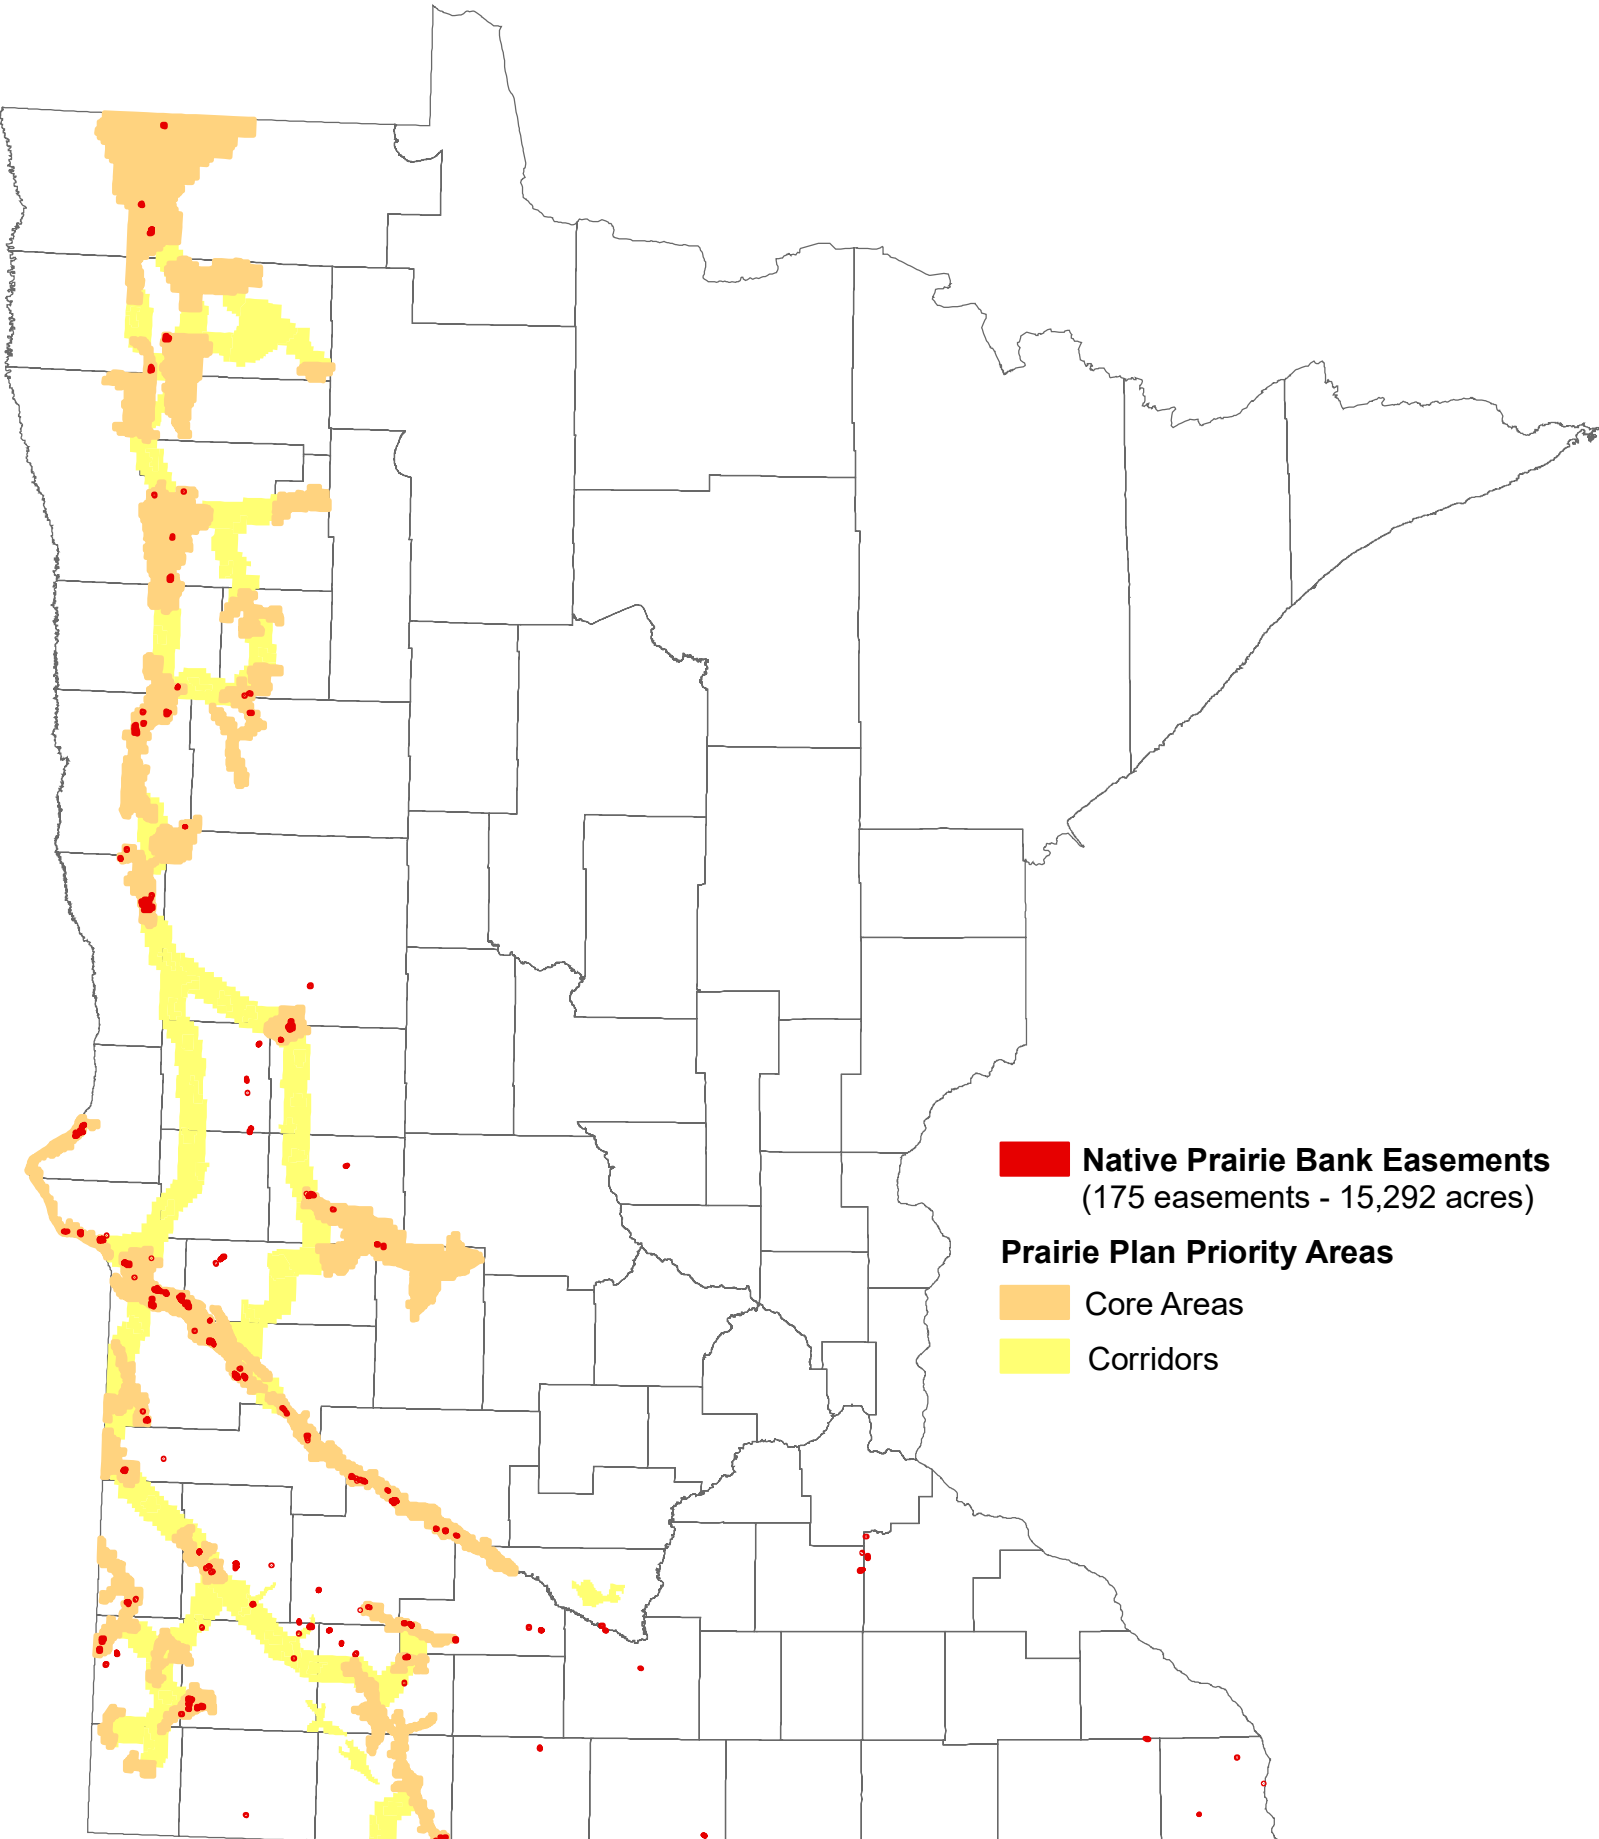

# Native Prairie Bank Easements

- Native Prairie Bank Easements**  
(175 easements - 15,292 acres)
- Prairie Plan Priority Areas**
  - Core Areas
  - Corridors