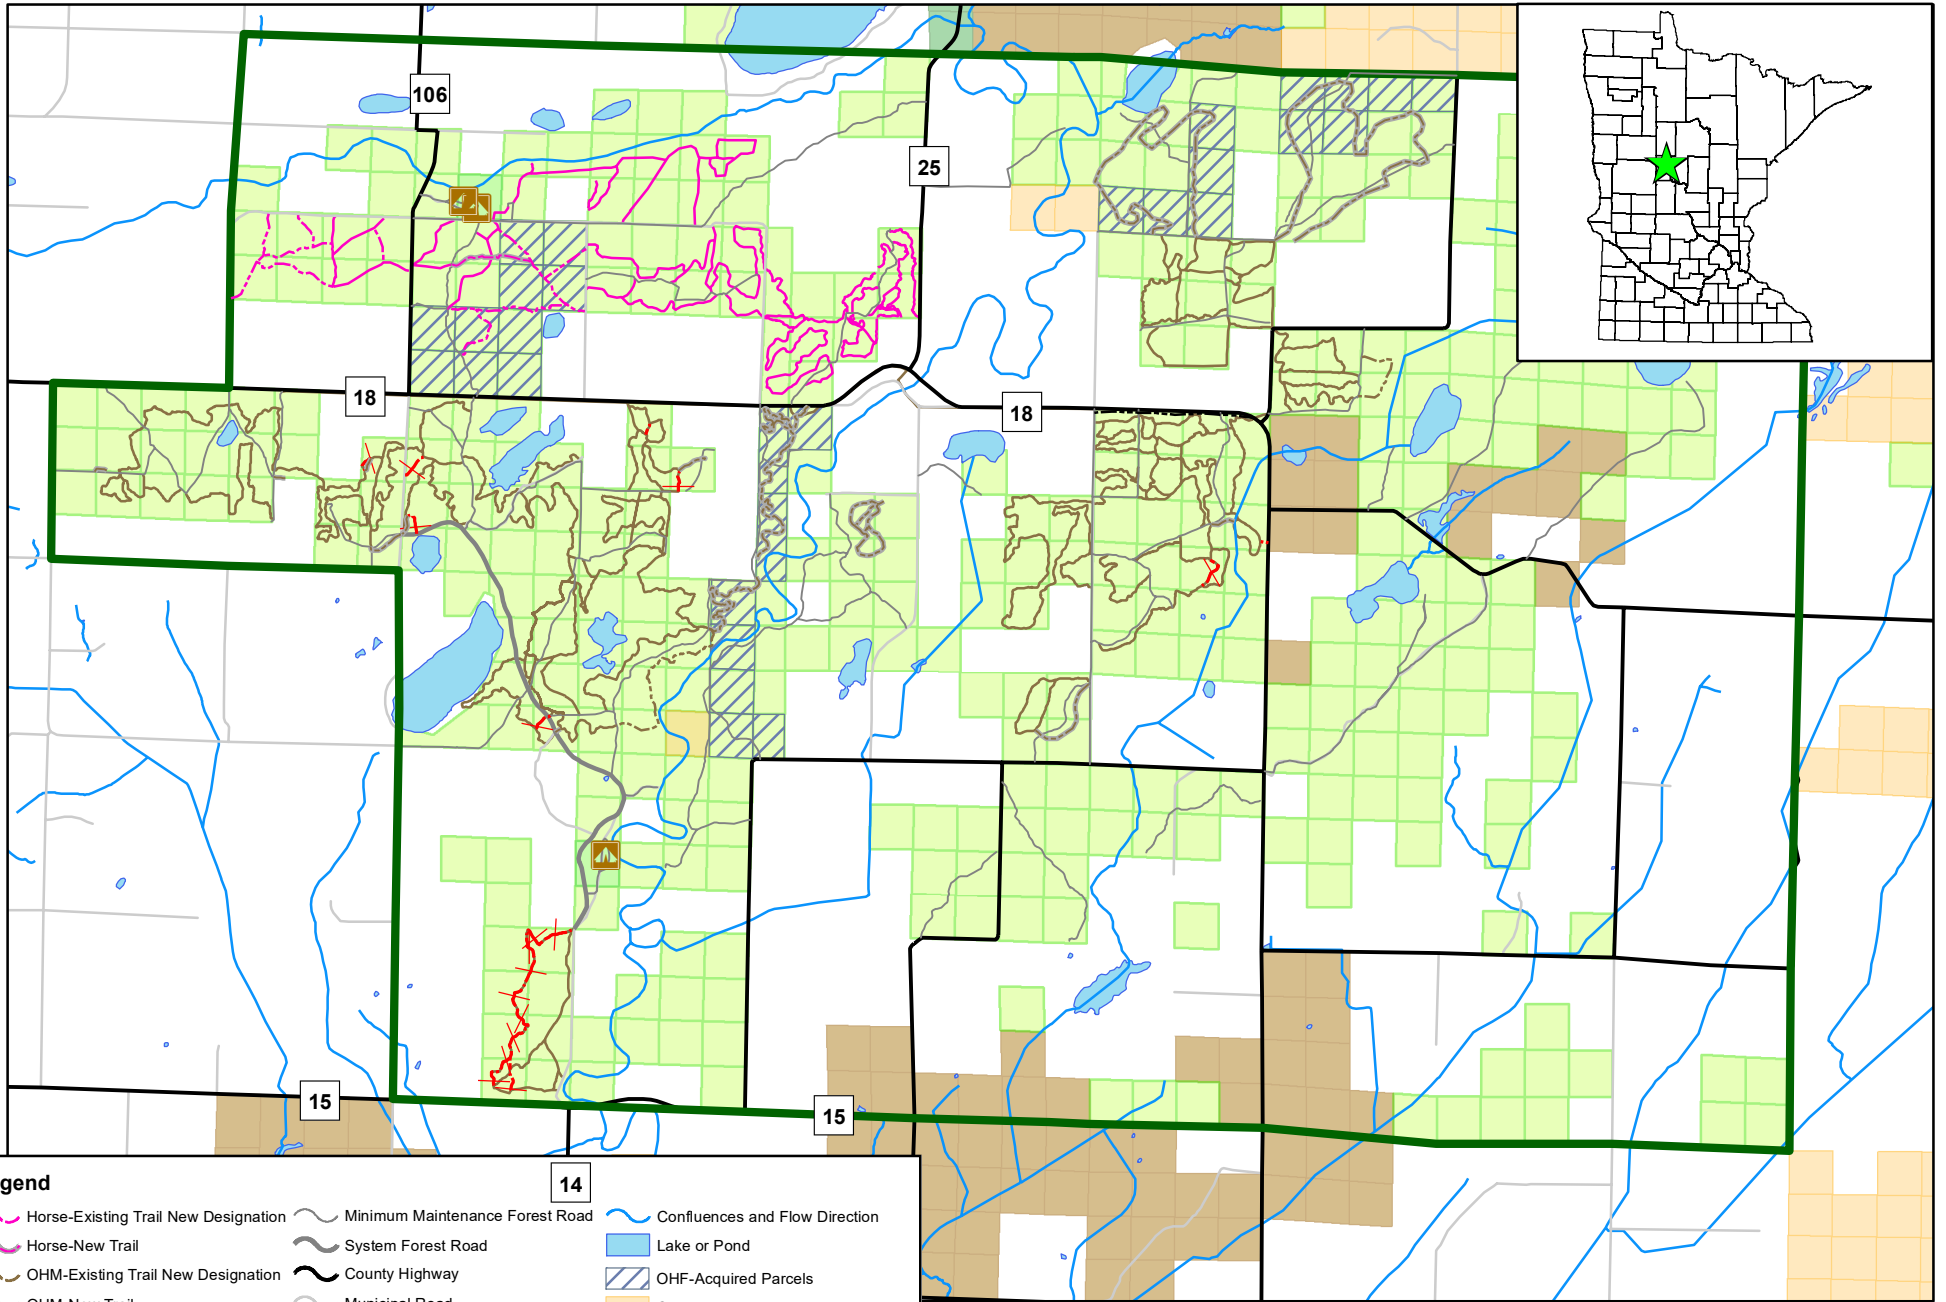

Huntersville State Forest Trail Revisions

Legend

Horse-Existing Trail New Designation	Minimum Maintenance Forest Road	Confluences and Flow Direction
Horse-New Trail	System Forest Road	Lake or Pond
OHM-Existing Trail New Designation	County Highway	OHF-Acquired Parcels
OHM-New Trail	Municipal Road	County
ATV-OHM-New Trail	Existing Horse Trails	DNR-Forestry
Trail Undesignation	Existing OHV Trails	DNR-Parks and Trails
	State Forest Campground	DNR-Wildlife
		State Forests - Statutory Boundaries