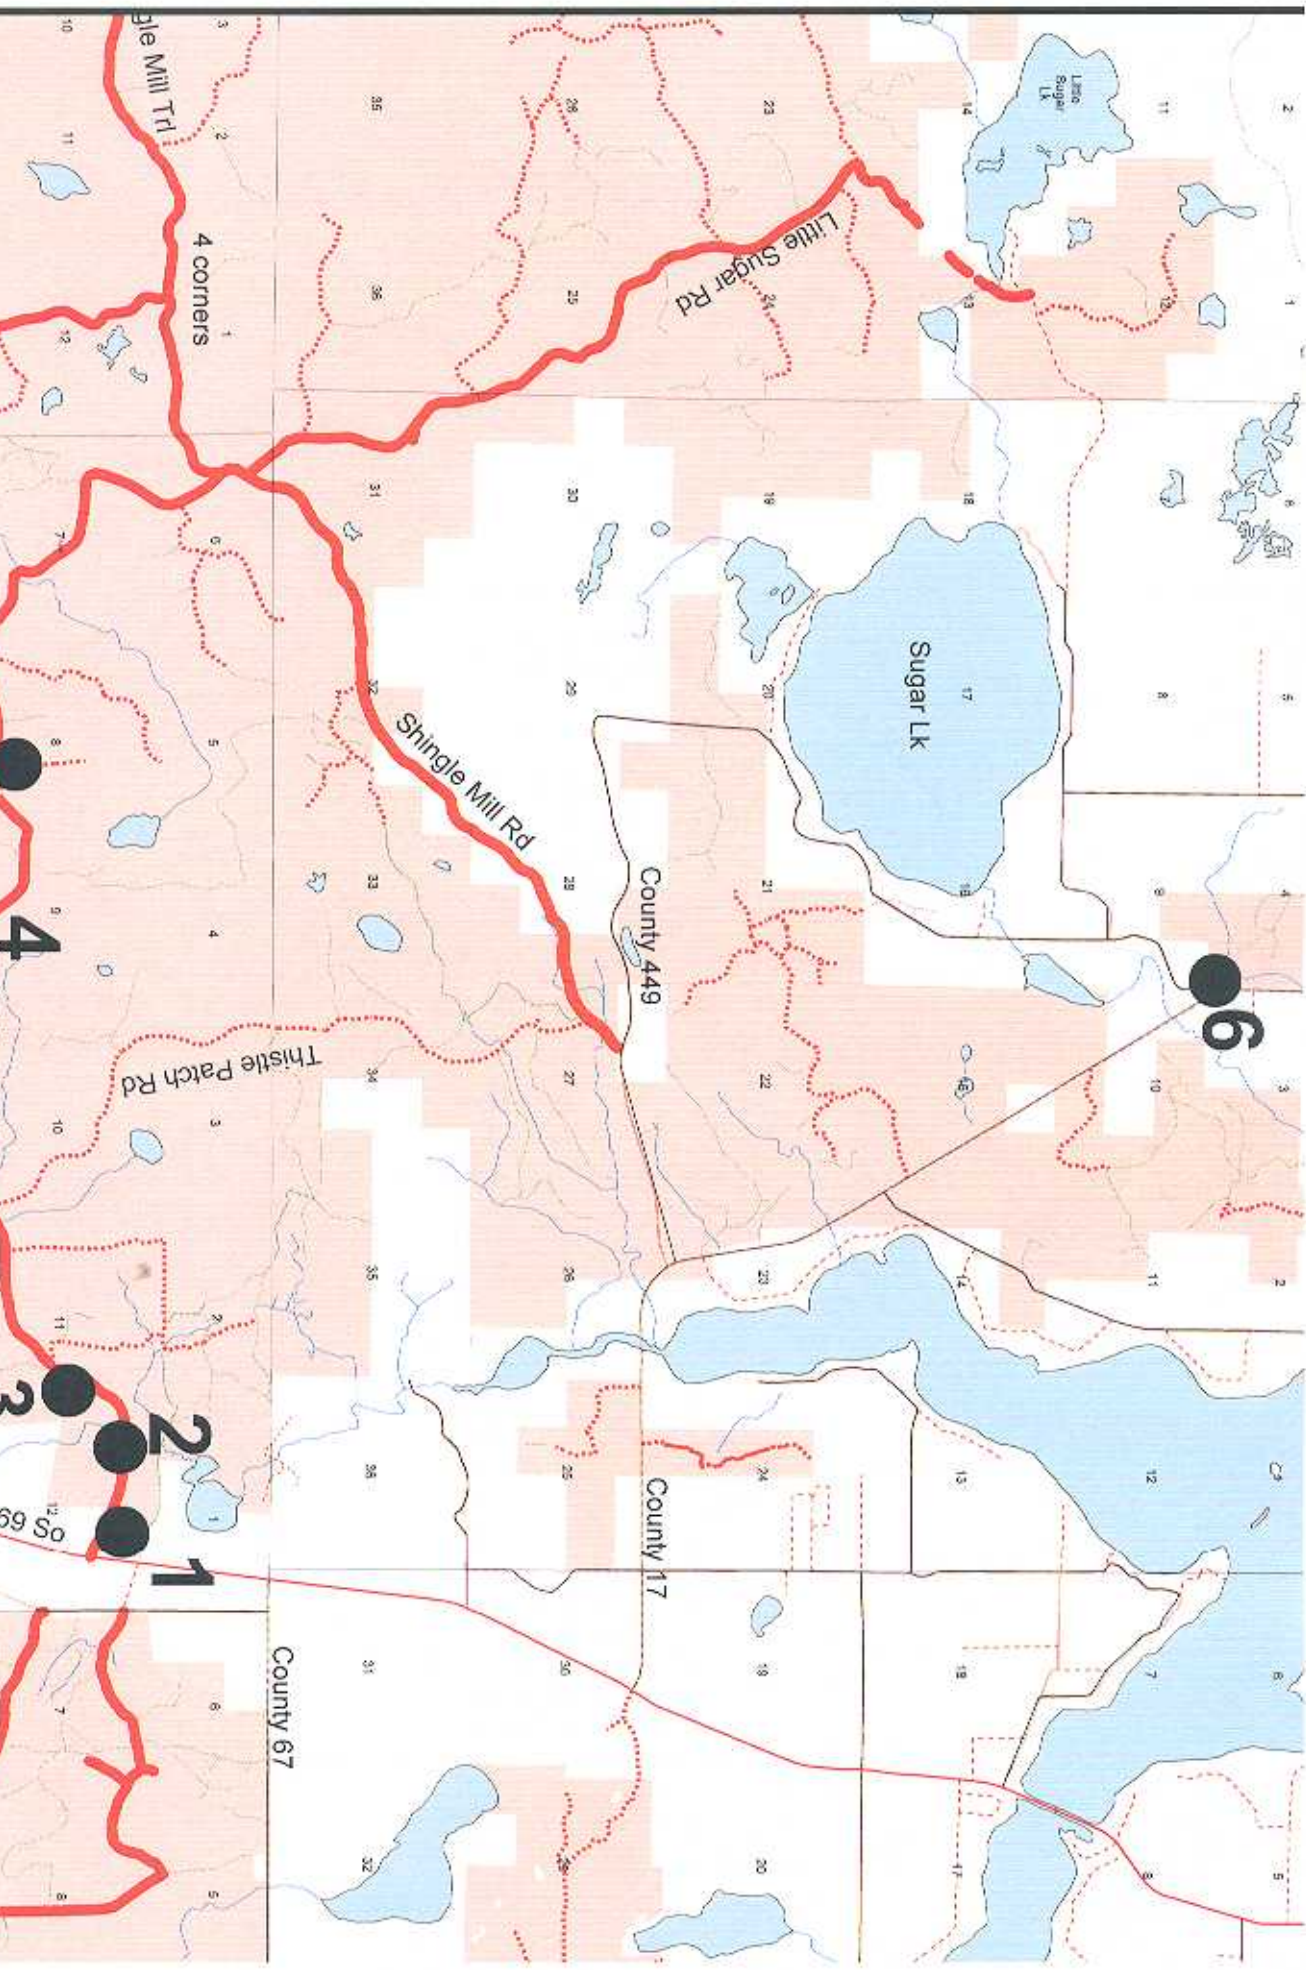

15  
10  
5  
0  
-5  
-10  
-15

Shingle Mill Trl

Morrison Brook Trl

5

4

Smith Creek Trl

3

2

1

Hwy 169 So

Tour Rd

County 67

4 corners

Little Sugar Rd

Shingle Mill Rd

Thistle Patch Rd

23  
20  
17  
14  
11  
8  
5  
2  
-1  
-4  
-7  
-10  
-13  
-16  
-19  
-22  
-25  
-28  
-31  
-34  
-37  
-40  
-43  
-46  
-49  
-52  
-55  
-58  
-61  
-64  
-67  
-70  
-73  
-76  
-79  
-82  
-85  
-88  
-91  
-94  
-97  
-100

Little Sugar Lk

Sugar Lk

County 449

County 17

County 67

6

5

4