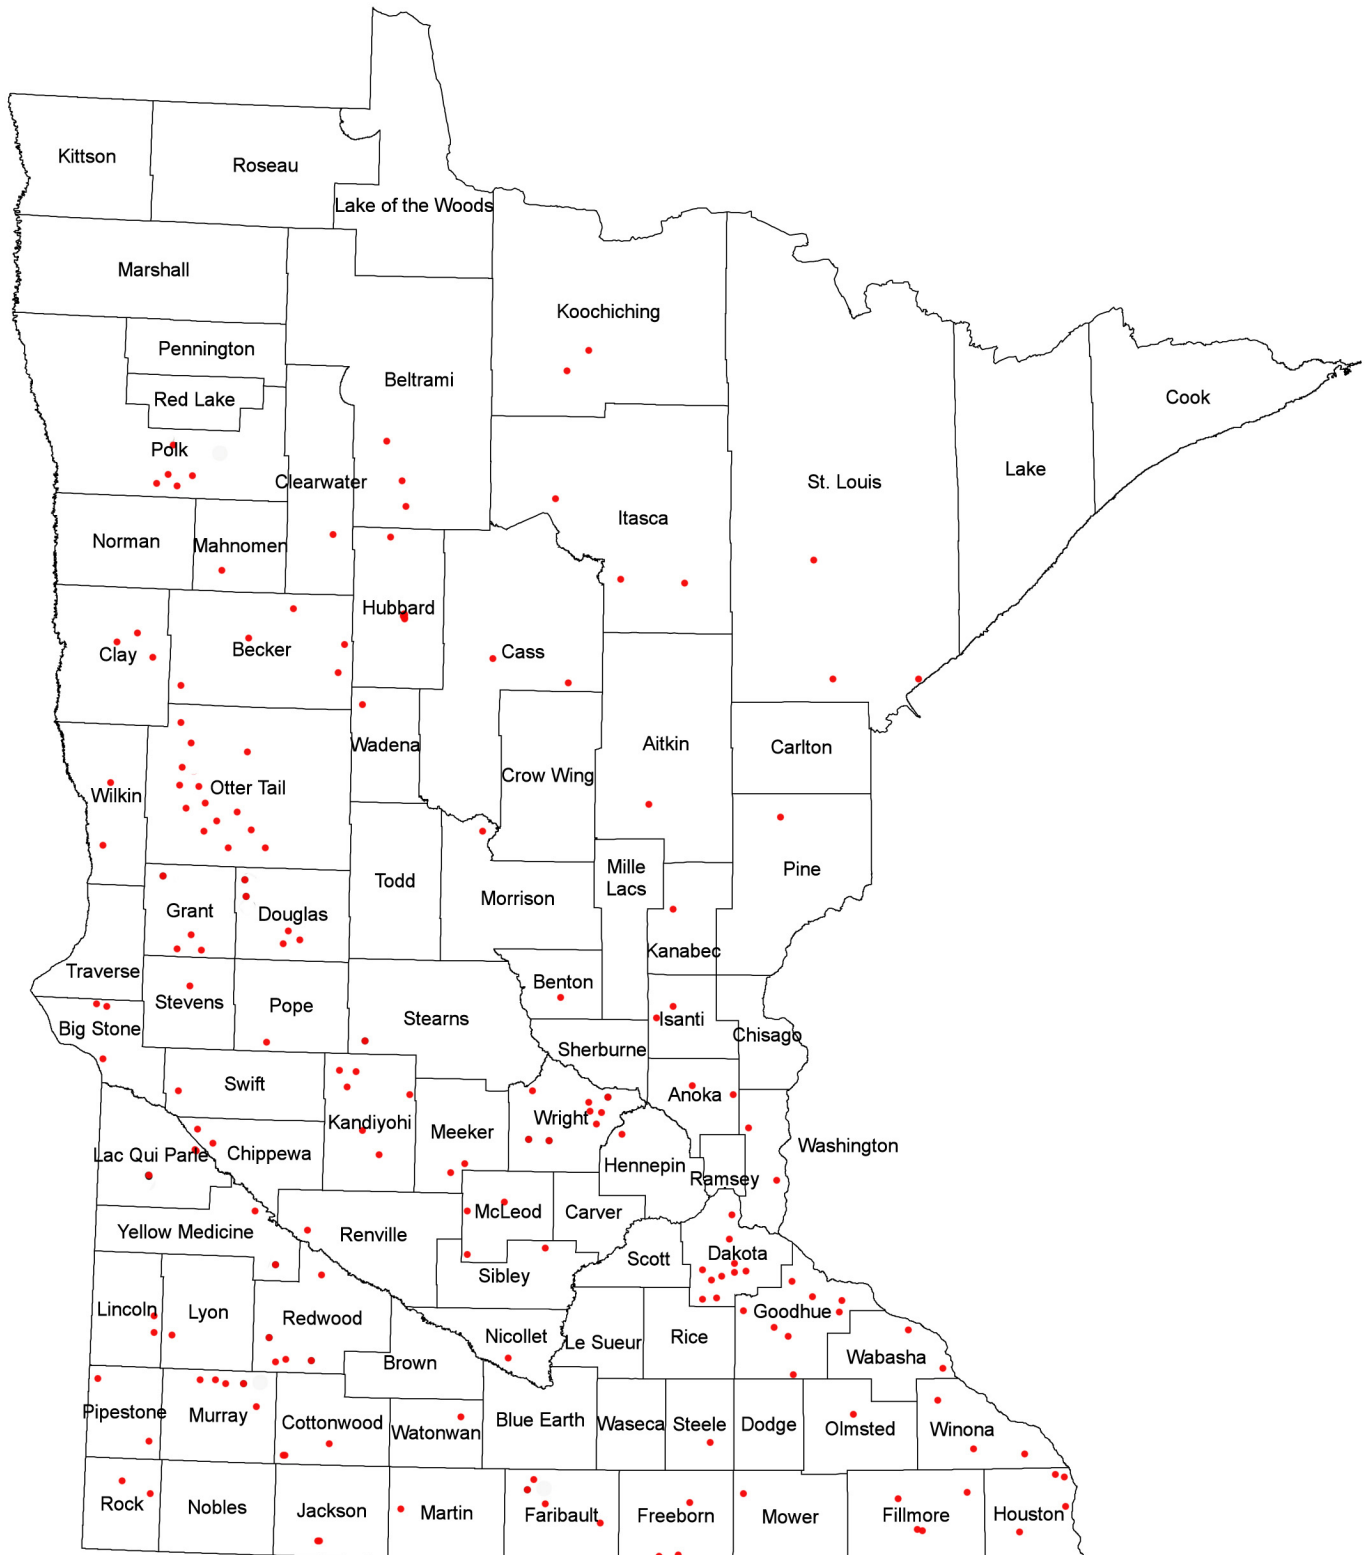

LOHC Project Distribution

Projects from W3-RIM/WRP and P13 Accelerated Prairie Grassland Restoration and Management are not included in this map.